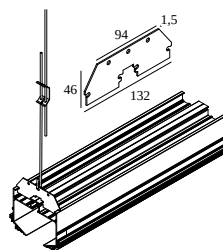

SPM52 - SUSPENSION BRACKET

420 52 98 01

[View on website](#)

General info

LOCATION	indoor
WEIGHT (KG)	0.6

WHERE USED

420 52 10 00 SPM52 - PROFILE 1m

420 52 20 00 SPM52 - PROFILE 2m

420 52 30 00 SPM52 - PROFILE 3m

24413 0000 SPM52 - PROFILE

Notes: